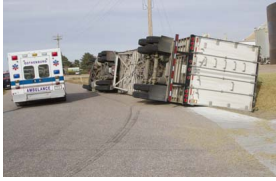

Truck rollover T

Written by Elizabeth Barrett

Friday, 16 November 2012 15:45 -

NO INJURIES: A tractor with a semi-trailer lying on its side along Second Avenue looked serious on Nov. 2 but the driver walked away unharmed. Police and rescue personnel were called to the accident, near the intersection of Highway 30 and Second Avenue and found the driver—Antonio Dishman— walking around. The accident report said Dishman was eastbound on Highway 30 and turning north onto Second Avenue. He claimed he didn't slow enough to make the turn and the weight in the trailer shifted, causing both the tractor and trailer to roll on their sides on the east edge of Second Avenue. There was no damage estimate available. Gothenburg Feed Products owns the vehicle and trailer.