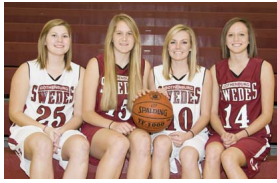

Girls look to develop depth

Written by Deb Egenberger
Thursday, 03 December 2009 21:17 -

Gothenburg opens the season at Hershey.

The Gothenburg girls basketball team took a big hit last spring when five seniors who all contributed to the Swede success throughout their careers graduated and moved on.

“We’ll be a little different team,” coach Tim Peterson admits, “but we’ve got four seniors this year who have played a lot of ball. It’s not like we’ll be lacking experience.”

Depth, though, is another matter, Peterson said.

Beyond the four seniors who also make up the returning letter winners—Ali Abramson, Emily Max, Tabitha Paul and Kira Peterson—few younger Swedes have seen much varsity playing time.

“Depth is always important and that’s something we’ll have to develop,” the coach said.

The Swedes open the season at Hershey on Friday and host Lexington Saturday.

"Hershey was a very good team last year," Peterson said. "They gained some quality freshmen and I don't think they're going to miss a beat."