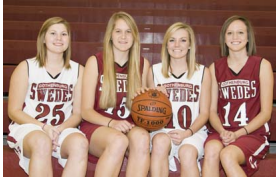

Girls look to develop depth

Written by Deb Egenberger
Thursday, 03 December 2009 21:17 -

Gothenburg opens the season at Hershey.

The Gothenburg girls basketball team took a big hit last spring when five seniors who all contributed to the Swede success throughout their careers graduated and moved on.

“We’ll be a little different team,” coach Tim Peterson admits, “but we’ve got four seniors this year who have played a lot of ball. It’s not like we’ll be lacking experience.”

Depth, though, is another matter, Peterson said.

Beyond the four seniors who also make up the returning letter winners—Ali Abramson, Emily Max, Tabitha Paul and Kira Peterson—few younger Swedes have seen much varsity playing time.

“Depth is always important and that’s something we’ll have to develop,” the coach said.

The Swedes open the season at Hershey on Friday and host Lexington Saturday.

"Hershey was a very good team last year," Peterson said. "They gained some quality freshmen and I don't think they're going to miss a beat."