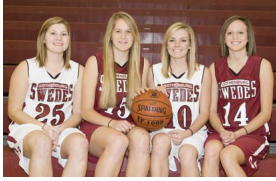

### Gothenburg opens the season at Hershey.

The Gothenburg girls basketball team took a big hit last spring when five seniors who all contributed to the Swede success throughout their careers graduated and moved on.

“We’ll be a little different team,” coach Tim Peterson admits, “but we’ve got four seniors this year who have played a lot of ball. It’s not like we’ll be lacking experience.”

Depth, though, is another matter, Peterson said.

Beyond the four seniors who also make up the returning letter winners—Ali Abramson, Emily Max, Tabitha Paul and Kira Peterson—few younger Swedes have seen much varsity playing time.

“Depth is always important and that’s something we’ll have to develop,” the coach said.

The Swedes open the season at Hershey on Friday and host Lexington Saturday.

"Hershey was a very good team last year," Peterson said. "They gained some quality freshmen and I don't think they're going to miss a beat."