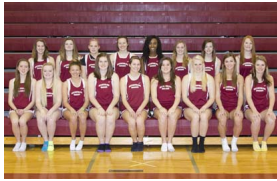

## Girls should find themselves in the mix

Written by Deb Egenberger  
Friday, 15 March 2013 13:16 -

---

### Swedes return strong nucleus.

With a good mix of experienced upperclassmen and talented youngsters, the Gothenburg girls track and field team could find itself at the top of the team standings several times throughout the spring.

The Swedes have 20 returning letter winners including three with state meet experience.

State champion long jumper Tiani Reeves returns, along with fellow 4x400 relay members Regan Geiken and Aryn Meisinger.