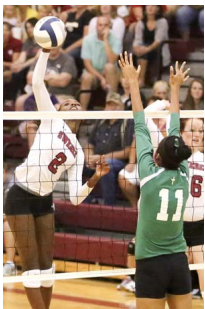

Quick start pushes Swedes past St. Patrick

Written by gothenburgtimes

Thursday, 26 September 2013 16:54 -

---

where we thought she would hit and it bothered her a little bit.”

In the third set, Gothenburg got away from the basics, Clark said, losing the game, 25-21.

She said some younger girls got sent in during that set and the team struggled.

“Our communication went down and we lost control of the set,” Clark said.

Gothenburg bounced back quickly after the third set loss, gaining control and momentum in the fourth and final set, winning 25-13.

Clark said she was pleased with how the team turned it around after the third set loss.

Reeves led the team and the game with 18 kills. Swedes Kim Whiting and Regan Geiken also posted double-digit kills with 14 and 10 respectively.

“Regan had a stellar night on the court. Her passing allowed us to run all of our offensive options,” Clark said.

She added that Whiting has improved all season and did a great job hitting against St. Pats.